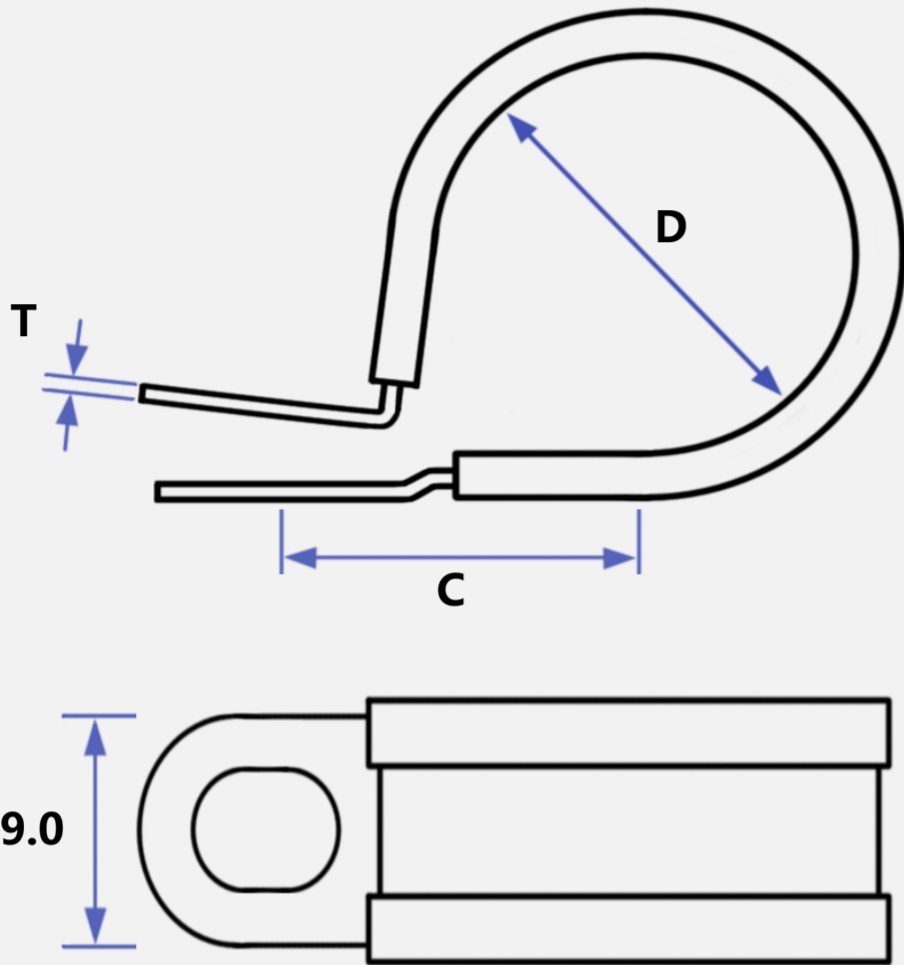

BSA

SERIES

PVC LINED HOSE CLIP

FIXING HOLE

M8

BAND WIDTH

19.0mm

DIMENSIONAL SPECIFICATIONS

SLEEVE DIMENSIONS

FIXING HOLES

Top Ø8.5mm
Bottom 10.5 x 8.5mm

BAND MATERIAL

Zinc Coated Mild Steel

LINER MATERIAL

Black Flexible PVC to BS2571

**Alternative Liners available
on request**

Part Ref	Diameter D mm	Diameter D Inch	Centre C mm	Gauge T mm
BSA060	6.0	0.24	17.25	0.7
BSA070	7.0	0.28	17.75	0.7
BSA080	8.0	0.31	18.25	0.7
BSA090	9.0	0.35	18.75	0.7
BSA100	10.0	0.39	19.25	0.7
BSA110	11.0	0.43	19.75	0.9
BSA120	12.0	0.47	20.25	0.9
BSA125	12.5	0.49	20.50	0.9
BSA130	13.0	0.51	20.75	0.9
BSA140	14.0	0.55	21.25	0.9
BSA150	15.0	0.59	22.00	0.9
BSA160	16.0	0.63	22.25	0.9
BSA170	17.0	0.67	22.75	0.9
BSA180	18.0	0.71	23.25	0.9
BSA190	19.0	0.75	23.75	0.9
BSA200	20.0	0.79	24.25	0.9
BSA210	21.0	0.83	24.75	0.9
BSA220	22.0	0.87	25.25	0.9
BSA230	23.0	0.91	25.75	0.9
BSA240	24.0	0.94	26.25	0.9
BSA250	25.0	0.98	26.75	0.9
BSA260	26.0	1.02	27.25	0.9
BSA280	28.0	1.10	28.25	0.9
BSA300	30.0	1.18	29.25	0.9
BSA320	32.0	1.26	30.25	0.9
BSA340	34.0	1.34	31.25	0.9
BSA350	35.0	1.38	31.75	0.9
BSA360	36.0	1.42	32.25	0.9
BSA400	40.0	1.57	34.25	0.9
BSA480	48.0	1.89	36.25	0.9
BSA520	52.0	2.05	38.25	0.9
BSA760	76.0	2.99	50.25	1.2