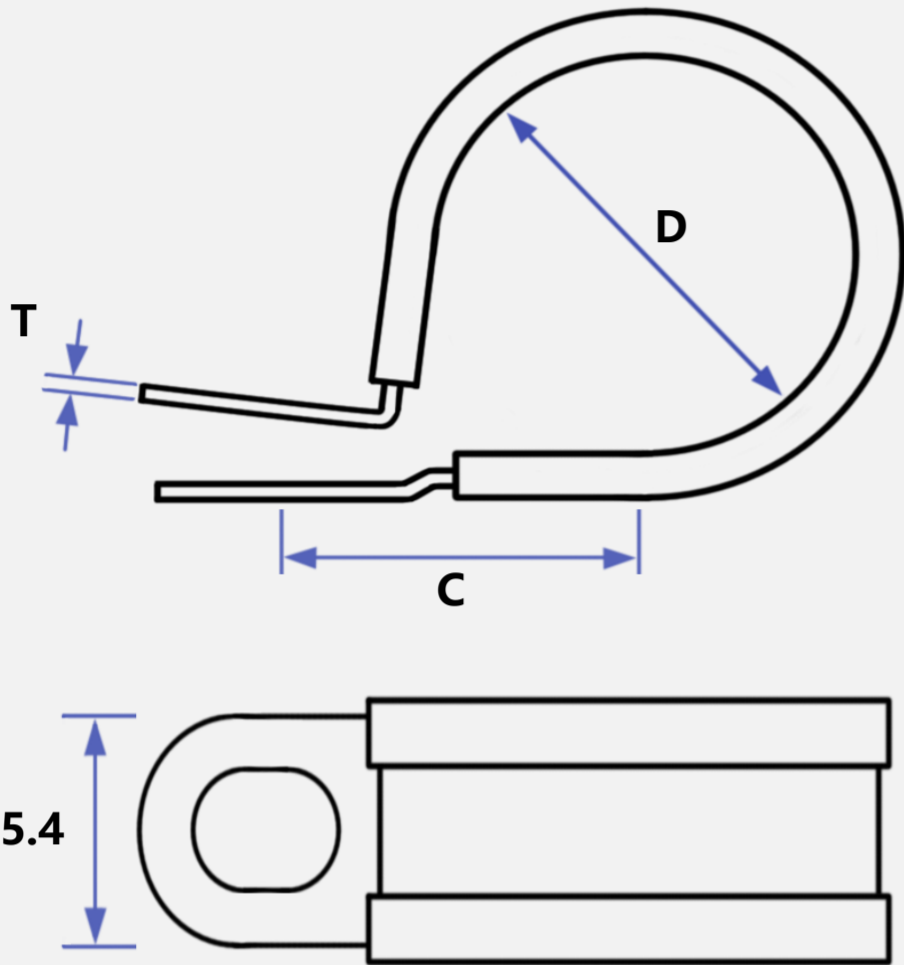

BSL 25 SERIES

PVC LINED HOSE CLIP

FIXING HOLE

M12

BAND WIDTH

25.4mm

DIMENSIONAL SPECIFICATIONS

SLEEVE DIMENSIONS

FIXING HOLES

Top Ø12.7mm
Bottom 12.7 x 14.2mm

BAND MATERIAL

Zinc Coated Mild Steel

LINER MATERIAL

Black Flexible PVC to BS2571

**Alternative Liners available
on request**

Part Ref	Diameter D Inch	Diameter D mm	Centre C mm	Gauge T mm
BSL083 X 1	0.83	21.08	29.00	1.2
BSL106/254	1.06	26.92	31.50	1.2
BSL123	1.23	31.25	33.00	1.2
BSL131	1.31	33.30	31.00	1.2
BSL137	1.37	34.80	31.75	1.2
BSL142	1.42	36.07	32.34	1.2
BSL150	1.50	38.00	33.50	1.2
BSL155	1.55	39.40	34.00	1.2
BSL160	1.60	40.65	34.60	1.2
BSL165	1.65	42.00	41.00	1.2
BSL175	1.75	44.50	40.30	1.2
BSL200	2.00	50.80	40.50	1.2
BSL212	2.12	53.90	42.00	1.2
BSL225	2.25	57.20	43.50	1.2
BSL236	2.36	60.00	45.00	1.2
BSL250	2.50	63.50	45.10	1.2
BSL275	2.75	70.00	50.00	1.2
BSL287	2.87	73.00	53.50	1.2
BSL300	3.00	76.20	55.00	1.2
BSL325	3.25	82.50	58.20	1.2
BSL356	3.56	90.30	61.40	1.2
BSL374	3.74	95.00	59.50	1.2
BSL395	3.95	100.45	74.55	1.2
BSL551	5.51	140.00	93.50	1.2