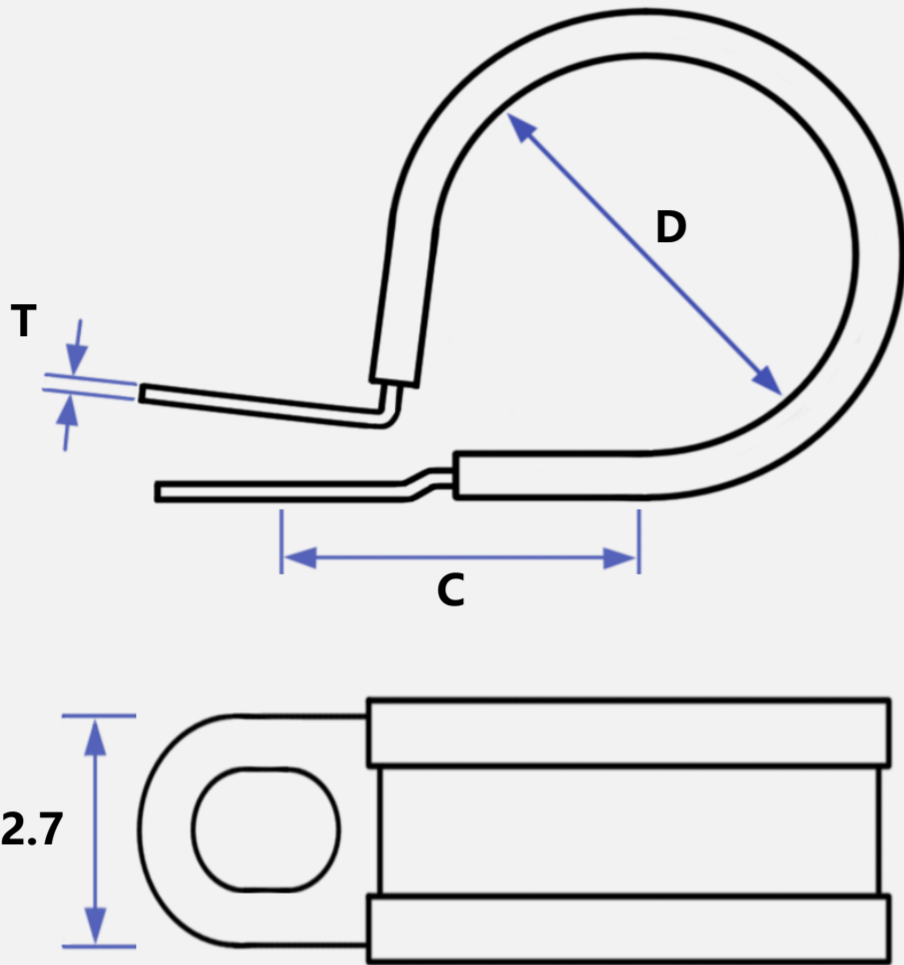

## PVC LINED HOSE CLIP

FIXING HOLE

**M4/M5**

BAND WIDTH

**12.7mm**

### DIMENSIONAL SPECIFICATIONS

### SLEEVE DIMENSIONS

### FIXING HOLES

Top      Ø5.1mm  
Bottom    5.1 x 6.1mm