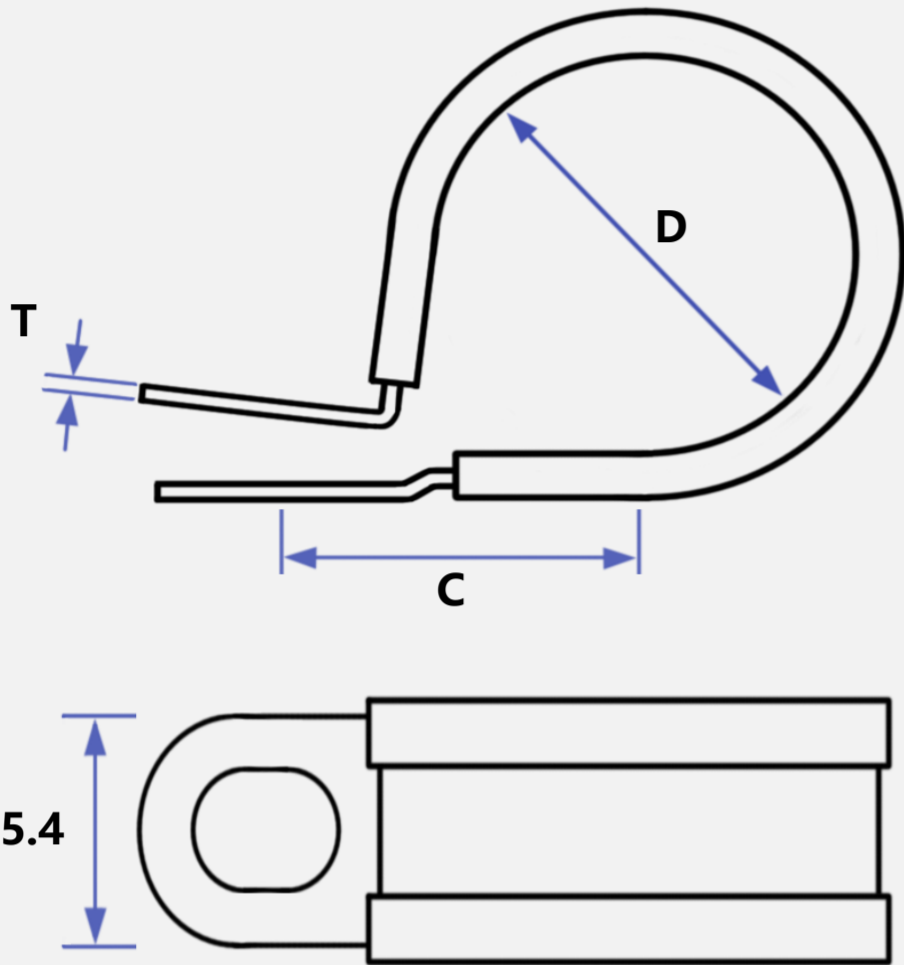

## PVC LINED HOSE CLIP

FIXING HOLE

M12/M14

BAND WIDTH

25.4mm

### DIMENSIONAL SPECIFICATIONS

### SLEEVE DIMENSIONS

### FIXING HOLES

Top 17.5 x 14.2mm  
Bottom 17.5 x 14.2mm