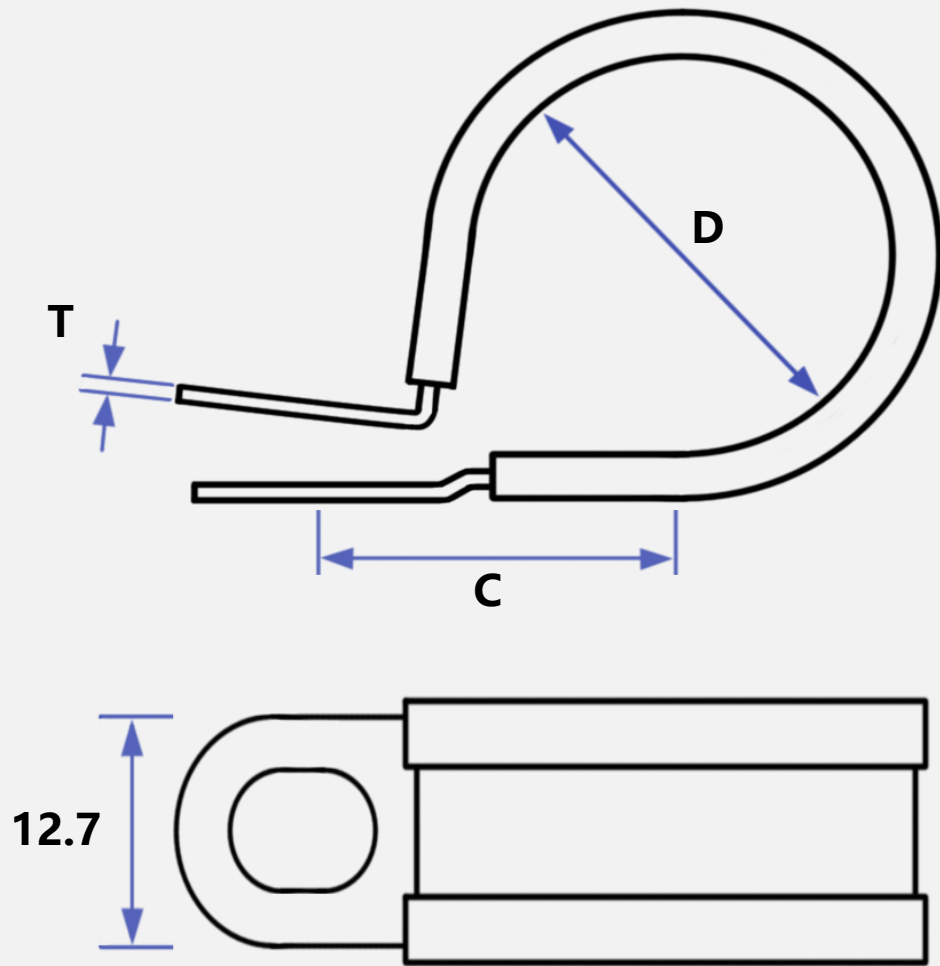

BSS SERIES

PVC LINED HOSE CLIP

FIXING HOLE

M6

BAND WIDTH

12.7mm

DIMENSIONAL SPECIFICATIONS

SLEEVE DIMENSIONS

FIXING HOLES

Top Ø7.0mm
Bottom 7.0 x 9.0mm

BAND MATERIAL

Stainless Steel to EN10088-2 / BS1449

LINER MATERIAL

Black Flexible PVC to BS2571

**Alternative Liners available
on request**

Part Ref	Diameter D mm	Diameter D Inch	Centre C mm	Gauge T mm
BSS060	6.0	0.24	15.30	0.7
BSS080	8.0	0.31	16.30	0.7
BSS100	10.0	0.39	17.30	0.7
BSS115	11.5	0.46	17.00	0.7
BSS120	12.0	0.47	18.30	0.7
BSS130	13.0	0.51	18.50	0.7
BSS147	14.7	0.58	19.70	0.7
BSS150	15.0	0.59	19.80	0.7
BSS160	16.0	0.63	20.30	0.9
BSS180	18.0	0.71	21.30	0.9
BSS190	19.0	0.75	21.70	0.9
BSS200	20.0	0.78	22.30	0.9
BSS220	22.0	0.87	23.30	0.9
BSS250	25.0	0.98	24.80	0.9
BSS280	28.0	1.10	26.30	0.9
BSS290	29.0	1.14	26.80	0.9
BSS300	30.0	1.18	27.30	0.9
BSS340	34.0	1.34	29.30	0.9
BSS380	38.0	1.50	31.30	0.9
BSS400	40.0	1.57	32.30	0.9
BSS440	44.0	1.73	34.30	0.9
BSS500	50.0	1.97	37.30	0.9
BSS550	55.0	2.19	39.80	0.9
BSS570	57.0	2.24	40.80	0.9
BSS600	60.0	2.36	42.30	0.9
BSS660	66.0	2.60	45.30	0.9
BSS750	75.0	2.95	40.30	0.9
BSS800	80.0	3.15	52.30	0.9
BSS900	90.0	3.54	57.30	0.9
BSS1000	100.0	3.93	63.30	0.9
BSS1100	110.0	4.33	66.00	0.9