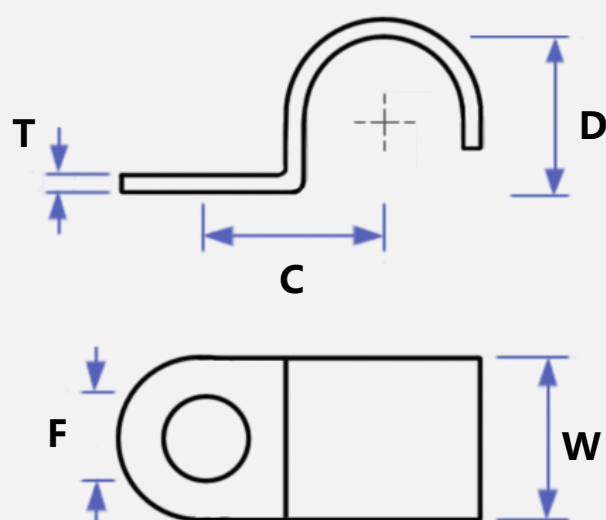

DIMENSIONAL SPECIFICATIONS

TA SERIES - SINGLE WAY